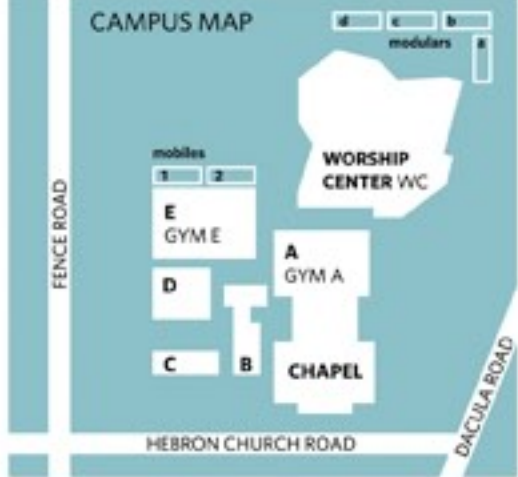

MINISTRY CONTACT NUMBERS

Adult Ministry	770.277.6020
Pastoral Care	770.277.6021
Children's Ministry	770.277.6022
Music & Worship Ministry	770.277.6023
Preschool Ministry	770.277.6024
Student Ministry	770.277.6025
Christian Recreation Ministry	770.237.5362
Celebrate Recovery	770.277.6030
To reach all other Ministries	770.962.3671